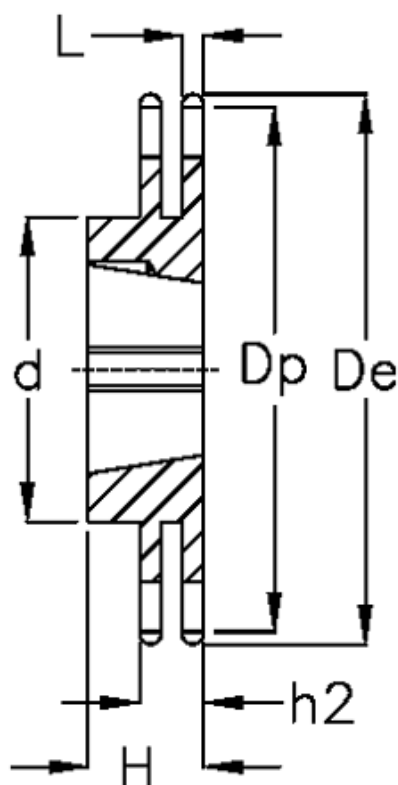

Article number: 616032005057

Description: Taperbored sprocket 08 B-2 Z=57 duplex
for bushing 2012

Measures

C = 1.3
d = 100
De = 236.4
Dp = 230.54
For bush = 2012
For chain size = 1/2" x 5/16"
For chain type = 08 B-2
H = 32

h2 = 21
Material = Støbejern
Number of teeth = 57